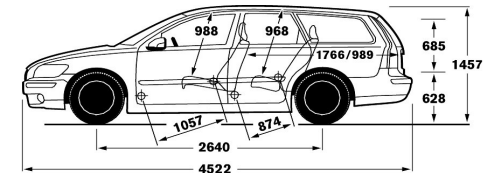

Notes
The weight of the vehicle will influence the level of CO₂ emitted and as a result, vehicles with higher levels of specification and factory fit options may emit higher levels of CO₂. However, vehicle tax is paid according to the weight and CO₂ emissions of the standard vehicle, as published in this price list.

Auto = Geartronic Automatic Transmission

Some of the information in this price list may not be correct due to product changes which may have occurred since it was printed. Some of the equipment described or shown may now be available only at extra cost. Before ordering, please ask your Volvo dealer for the latest information. The manufacturer reserves the right to make changes at any time, without notice, to prices, colour, materials, specifications and models. Volvo Car UK Limited, Globe Park, Marlow, Buckinghamshire, SL7 1YQ.

LUGGAGE COMPARTMENT	
Volume - rear seats up, litres	417
Volume - rear seats down, litres	717
Volume - rear seats down, to roof, litres	1307