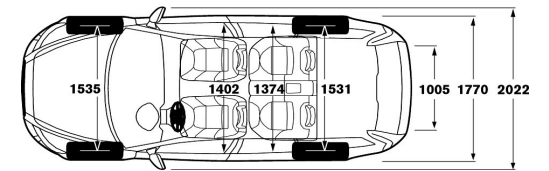

Notes
The weight of the vehicle will influence the level of CO₂ emitted and as a result, vehicles with higher levels of specification and factory fit options may emit higher levels of CO₂. However, vehicle tax is paid according to the weight and CO₂ emissions of the standard vehicle, as published in this price list.

Auto = Geartronic Automatic Transmission

Some of the information in this price list may not be correct due to product changes which may have occurred since it was printed. Some of the equipment described or shown may now be available only at extra cost. Before ordering, please ask your Volvo dealer for the latest information. The manufacturer reserves the right to make changes at any time, without notice, to prices, colour, materials, specifications and models. Volvo Car UK Limited, Globe Park, Marlow, Buckinghamshire, SL7 1YQ.

LUGGAGE COMPARTMENT	
Volume - rear seats up, litres	417
Volume - rear seats down, litres	717
Volume - rear seats down, to roof, litres	1307